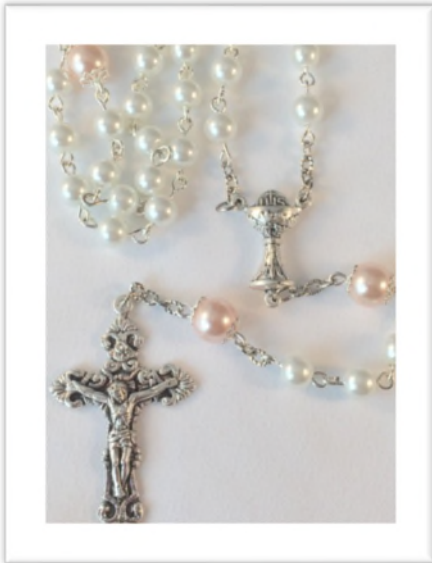

# HANDMADE ROSARY SALE

A handmade rosary is a meaningful and memorable gift for a child making their First Holy Communion or Confirmation.

All rosaries are handmade using glass pearl, Preciosa or Swarovski crystal.

A chalice centerpiece will be used for those making First Holy Communion while the dove centerpiece, representing the Holy Spirit, will be used for those making their Confirmation.

A general centerpiece can also be used or you can specify what you would like.

## Hail Mary Beads (53 beads per rosary)

- White Pearl
- Aqua Pearl
- Light Blue Pearl
- Royal Blue Pearl
- Dark Blue Pearl
- Light Purple Pearl
- Dark Purple Pearl
- Light Pink Pearl
- Dark Pink Pearl
- Red Pearl
- Light Green Pearl
- Dark Green Pearl
- Gray Pearl
- Silver Pearl
- Black Pearl
- Clear Crystal
- Light Green Crystal
- Emerald Green Crystal
- Light Purple Crystal
- Light Pink Crystal
- Aqua Crystal
- Royal Blue Crystal
- Medium Blue Crystal
- Dark Blue Crystal
- Burgundy Crystal
- Gray Crystal
- Black Crystal
- Peach Crystal (Swarovski only)
- Salmon Crystal (Swarovski only)

**Girls Rosaries will have bead caps on the Our Father beads unless requested otherwise**

Type of Crystal for Rosary: Preciosa or Swarovski (please circle one)

Type of Crystal for Bracelet: Preciosa or Swarovski (please circle one)