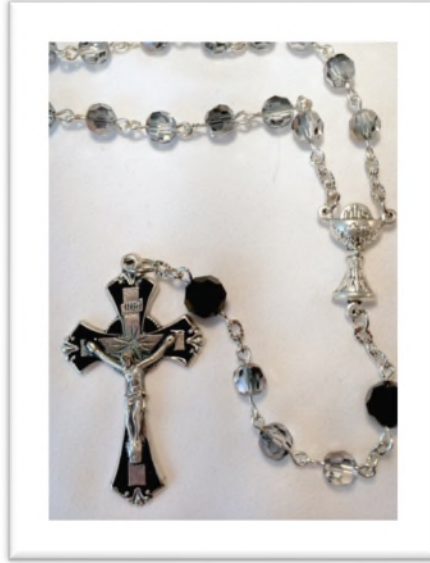

# HANDMADE ROSARY SALE

A handmade rosary is a meaningful and memorable gift for a child making their First Holy Communion or Confirmation.

All rosaries are handmade using glass pearl, Preciosa or Swarovski crystal.

A chalice centerpiece will be used for those making First Holy Communion while the dove centerpiece, representing the Holy Spirit, will be used for those making their Confirmation.

A general centerpiece can also be used or you can specify what you would like.